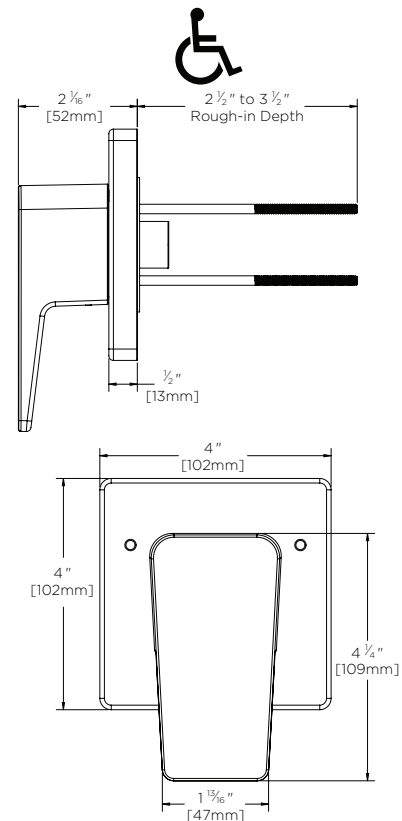

Kubos™ Transfer Valve Trim

FEATURES:

- Transfers between 2 functions
- 120° handle rotation
- Metal lever handle
- Metal trim plate
- Includes mounting plate and hardware

VALVE OPTIONS:

- CPV-TV: Two-Way Transfer Valve

STOCK FINISHES:

PC BN

SPECIALTY FINISHES:

ORB PN BBZ

STANDARDS:

- ADA compliant

WARRANTY:

Visit www.speakman.com for full product warranty information

- 5 Year Limited Warranty (commercial)
- Limited Lifetime Warranty (residential)

All dimensions are in inches (millimeters) unless otherwise specified and are subject to change without notice.

Architect/Engineer Approval Space:

P: 800-537-2107
F: 800-977-2747
W: WWW.SPEAKMAN.COM
R: 05-MAY 2022